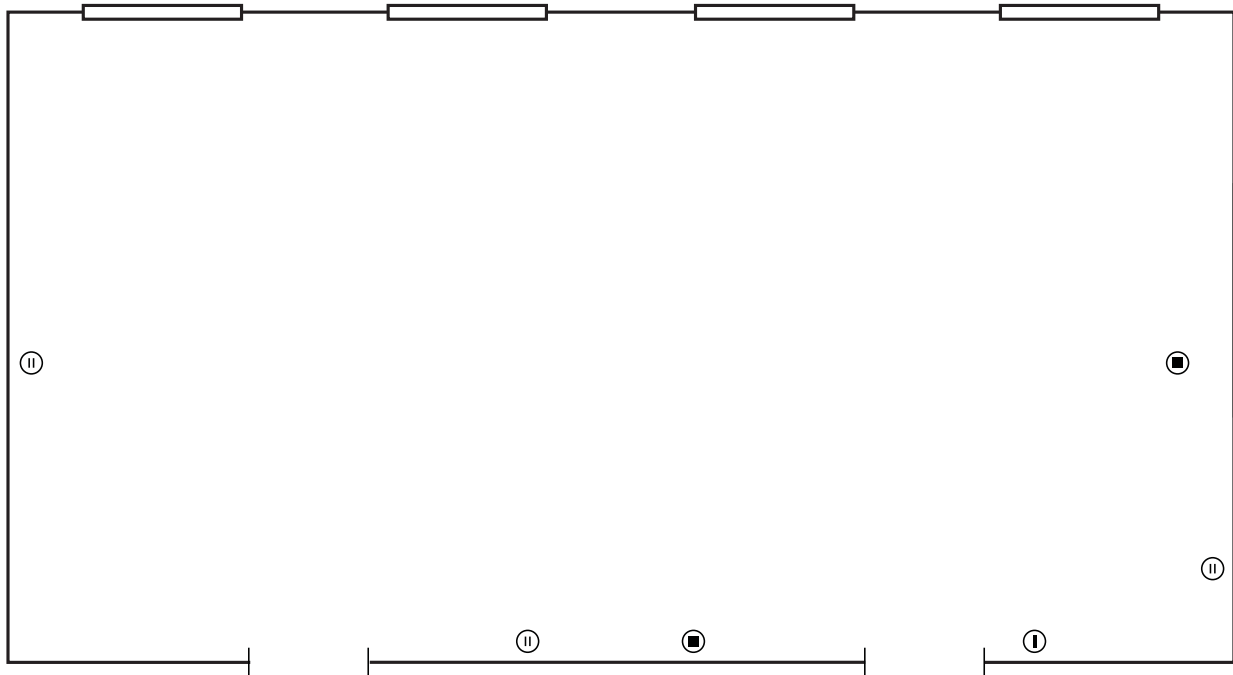

Kolob Canyon Room

■	- Data Access
II	- Electrical Outlet
I	- Light Switch

Specifications

Dimensions: (LxWxH) 30' x 17' x 8'

Square Footage: 510 sq. ft.

Seating

Banquet	40
Reception	53
Classroom	27
Hollow Square	14
Theatre	55